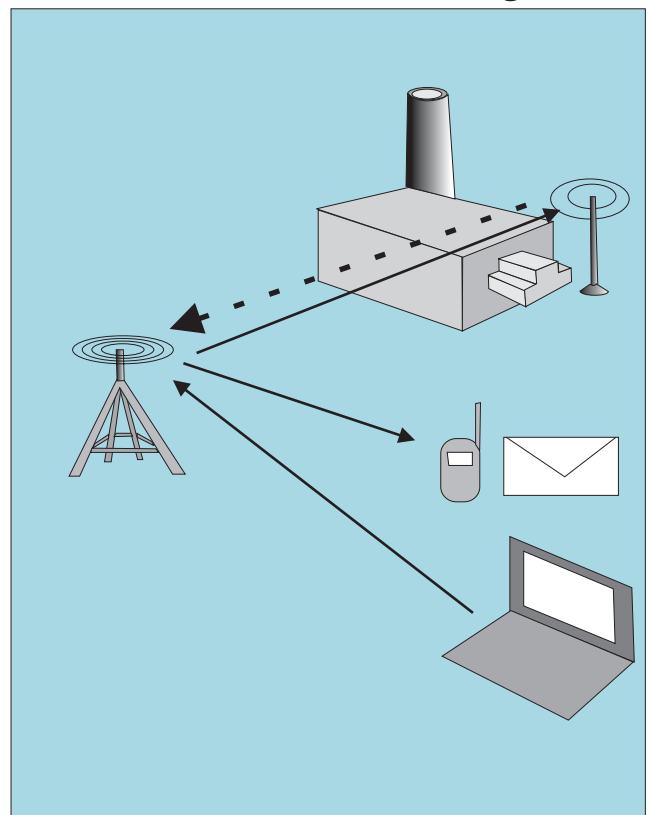

Tbox Wireless Alarm Monitoring

TextMitter, Inc.
3335 S Desert Scroll
Tucson, AZ 85735

T) 520/ 883-5315
F) 520/ 883-5350
www.textmitter.com