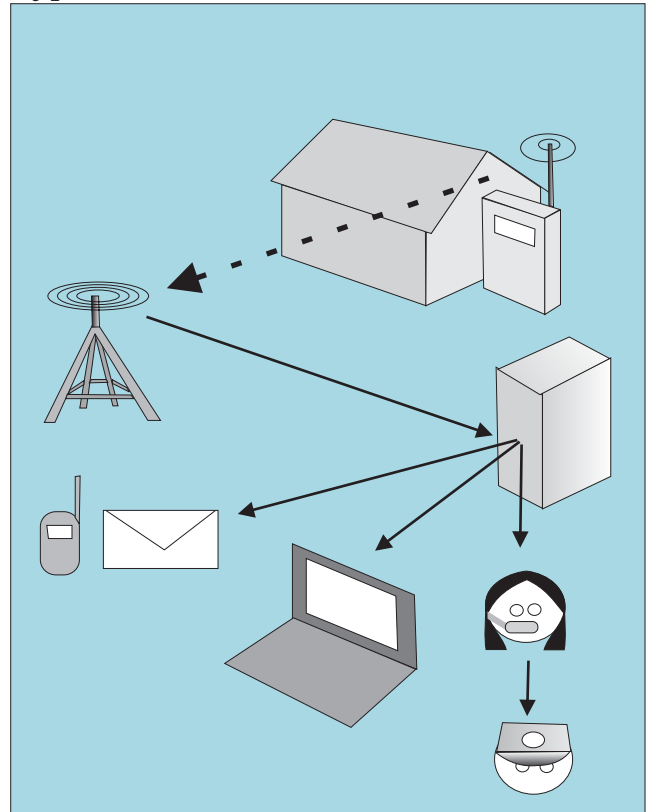

YOU MAY NOT WANT A BURGLAR ALARM

The Tbox is a Wireless Alarm Monitor and Control. The sensors are programmed for the application to determine the course of action when triggered. The application could require several inputs to produce an output. The output can be either a relay transfer and/ or a text message sent to one or more cell phones. The signal is sent to the GSM/GPRS Network and then directly to the cell phones or e-mail. There is no middle Operations Center or costly Central Monitoring Station. The Tbox accepts 4 digital inputs and 2 Analog Inputs. It has 4 SPDT 7 Amp Relays.

A time function is included as part of the programming logic. An event may be repeated based on time to happen from seconds to months, week days or specific shifts. Only the appropriate party on a specific shift may receive the text message. Evening messages can be different than daytime for the same event

The Tbox can be programmed by either a personal computer via RS-232 or by the GSM/GPRS Network. This means that when remotely installed, you can use a PC to change any parameters as well as read the status of all inputs (analog and digital) as well as outputs.

General Packet Radio Service (**GPRS**) is a packet oriented Mobile Data Service available to users of Global Systems for Mobile Communications (**GSM**).

Typical Wireless Alarm